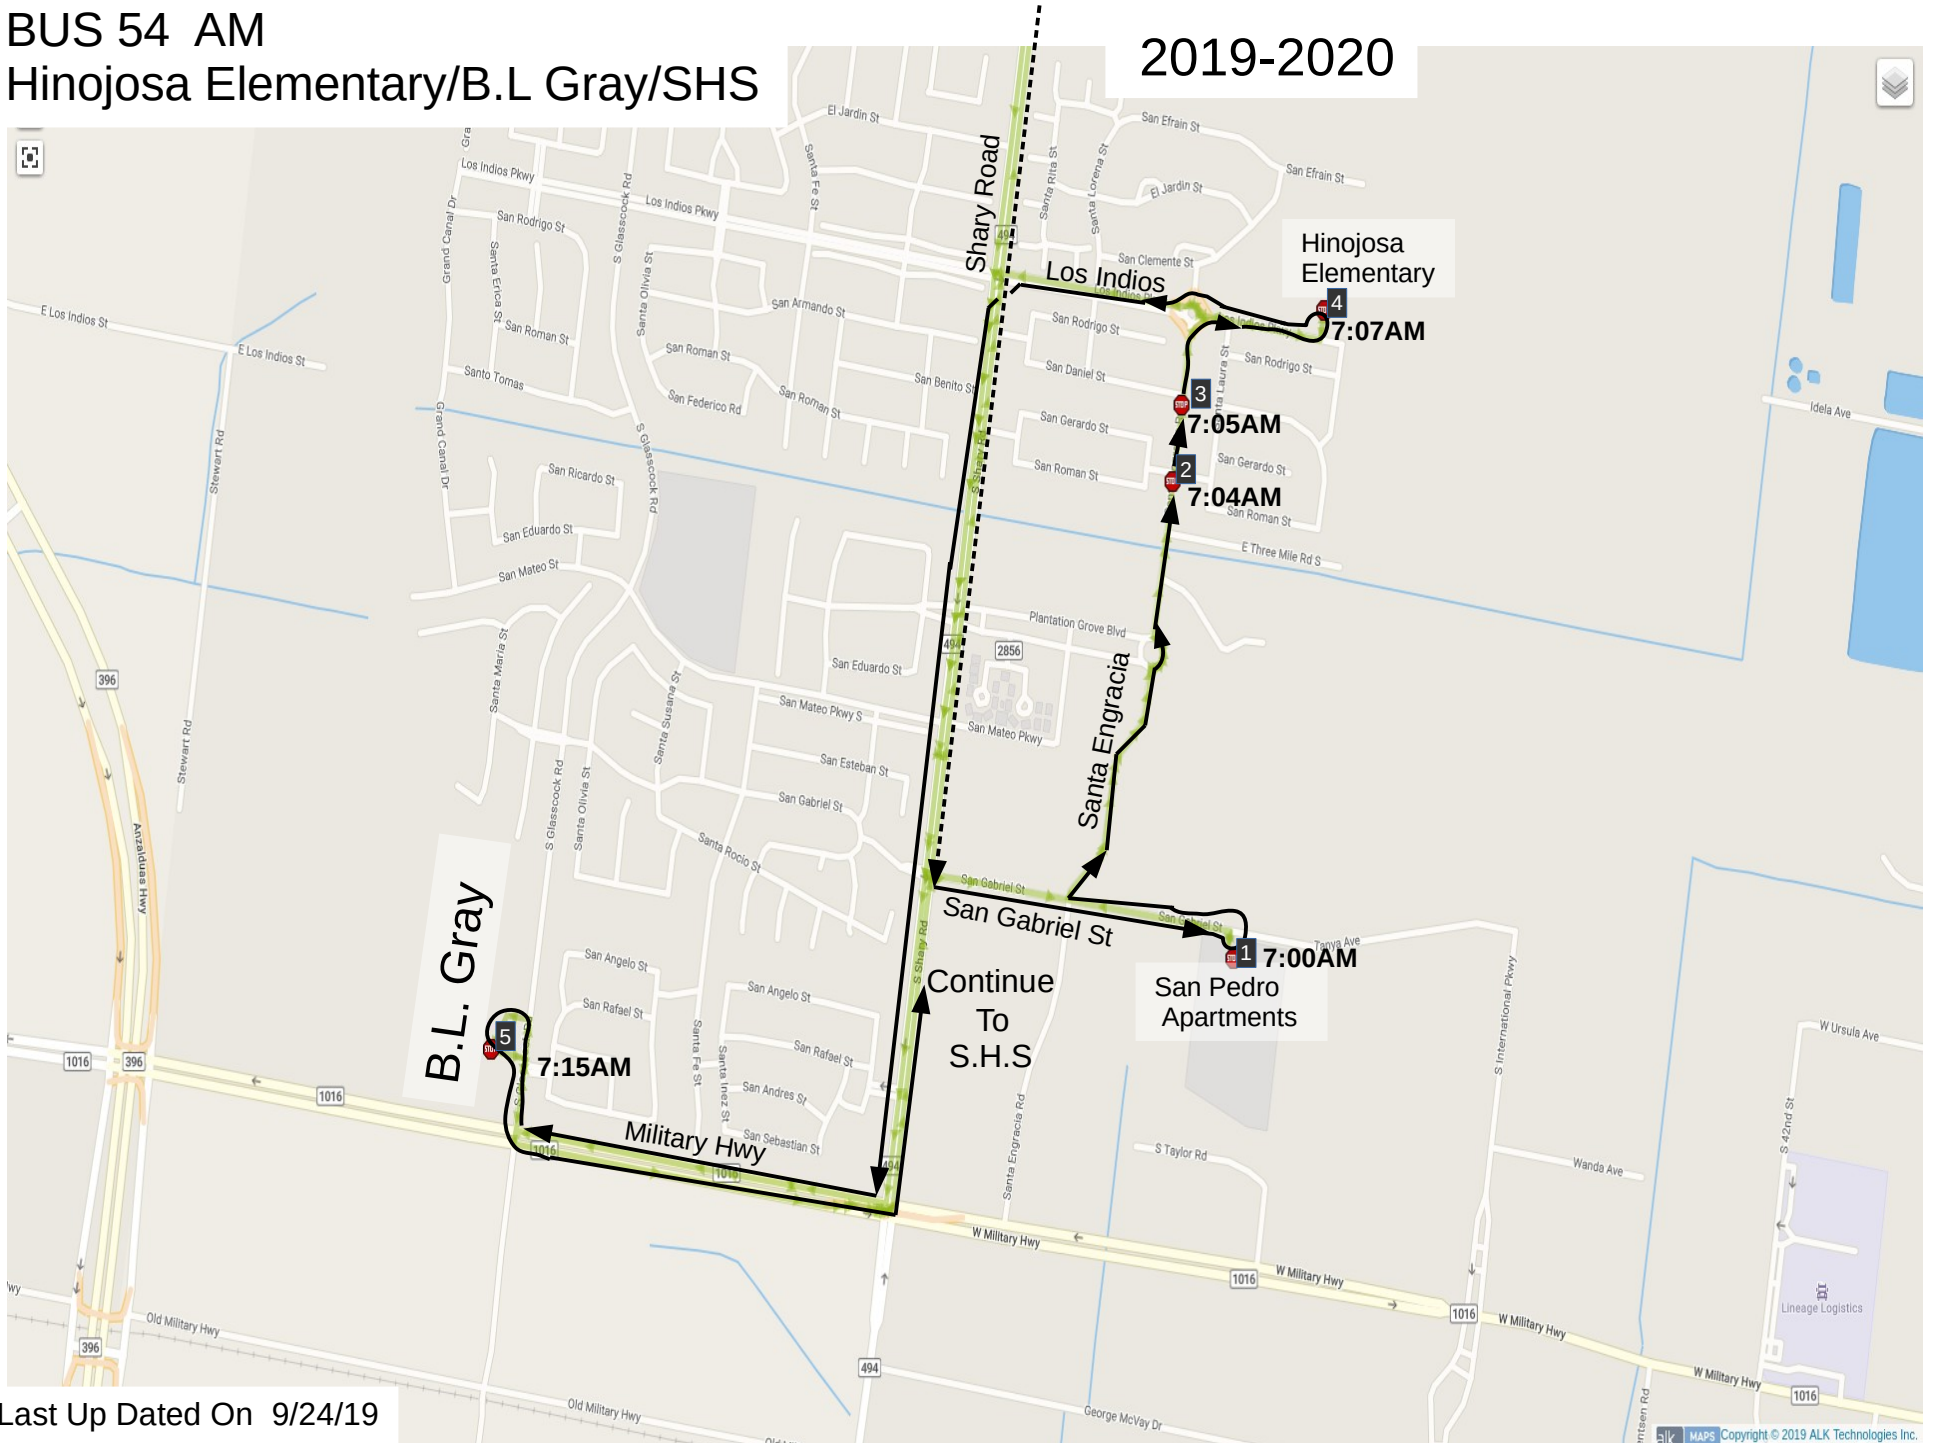

# BUS 54 AM

## Hinojosa Elementary/B.L Gray/SHS

2019-2020

Last Up Dated On 9/24/19